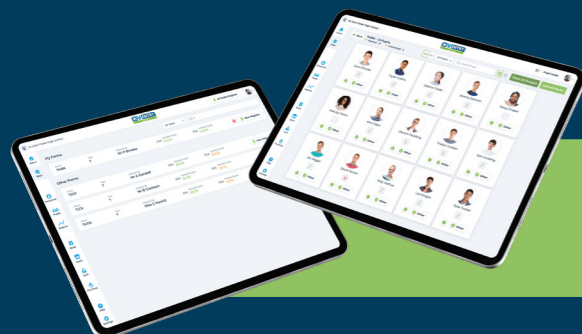

TAKING A REGISTER HAS NEVER BEEN EASIER!
[BOOK A DEMO HERE!](#)

SAFEGUARD SCHOOL CLUB PUPILS WITH **CLUBREG**

Although schools regularly look to improve security and functionality of their regular sign-in and registration system, all too often breakfast, and after-school clubs are overlooked. With InVentry's ClubReg, staff leading extracurricular activities are provided with a digital registration system which ensures the safeguarding of pupils at all times.

CLUBREG KEY FEATURES

- **SIMPLE SETUP**
  Custom groups and clubs can be setup in minutes on your main InVentry console with student information added directly from your MIS.
- **PUPIL REGISTRATION**
  Give your students a new level of independence by allowing them to sign themselves in, freeing your staff up to attend to other tasks.
- **DEVICE COMPATIBILITY**
  With ClubReg there is no expensive hardware to install, and it can be accessed and used on any device including large interactive displays or WIFI connection!
- **SECURE**
  Sign In information is securely transferred over InVentry's central database so staff instantly know which children are still in school.
- **EVACUATION**
  Access complete registers for your entire school in real time across multiple devices when completing any type of evacuation.
- **SAFEGUARDING**
  Anyone can create clubs quickly and easily and ensure that safeguarding of children out of hours is maintained.